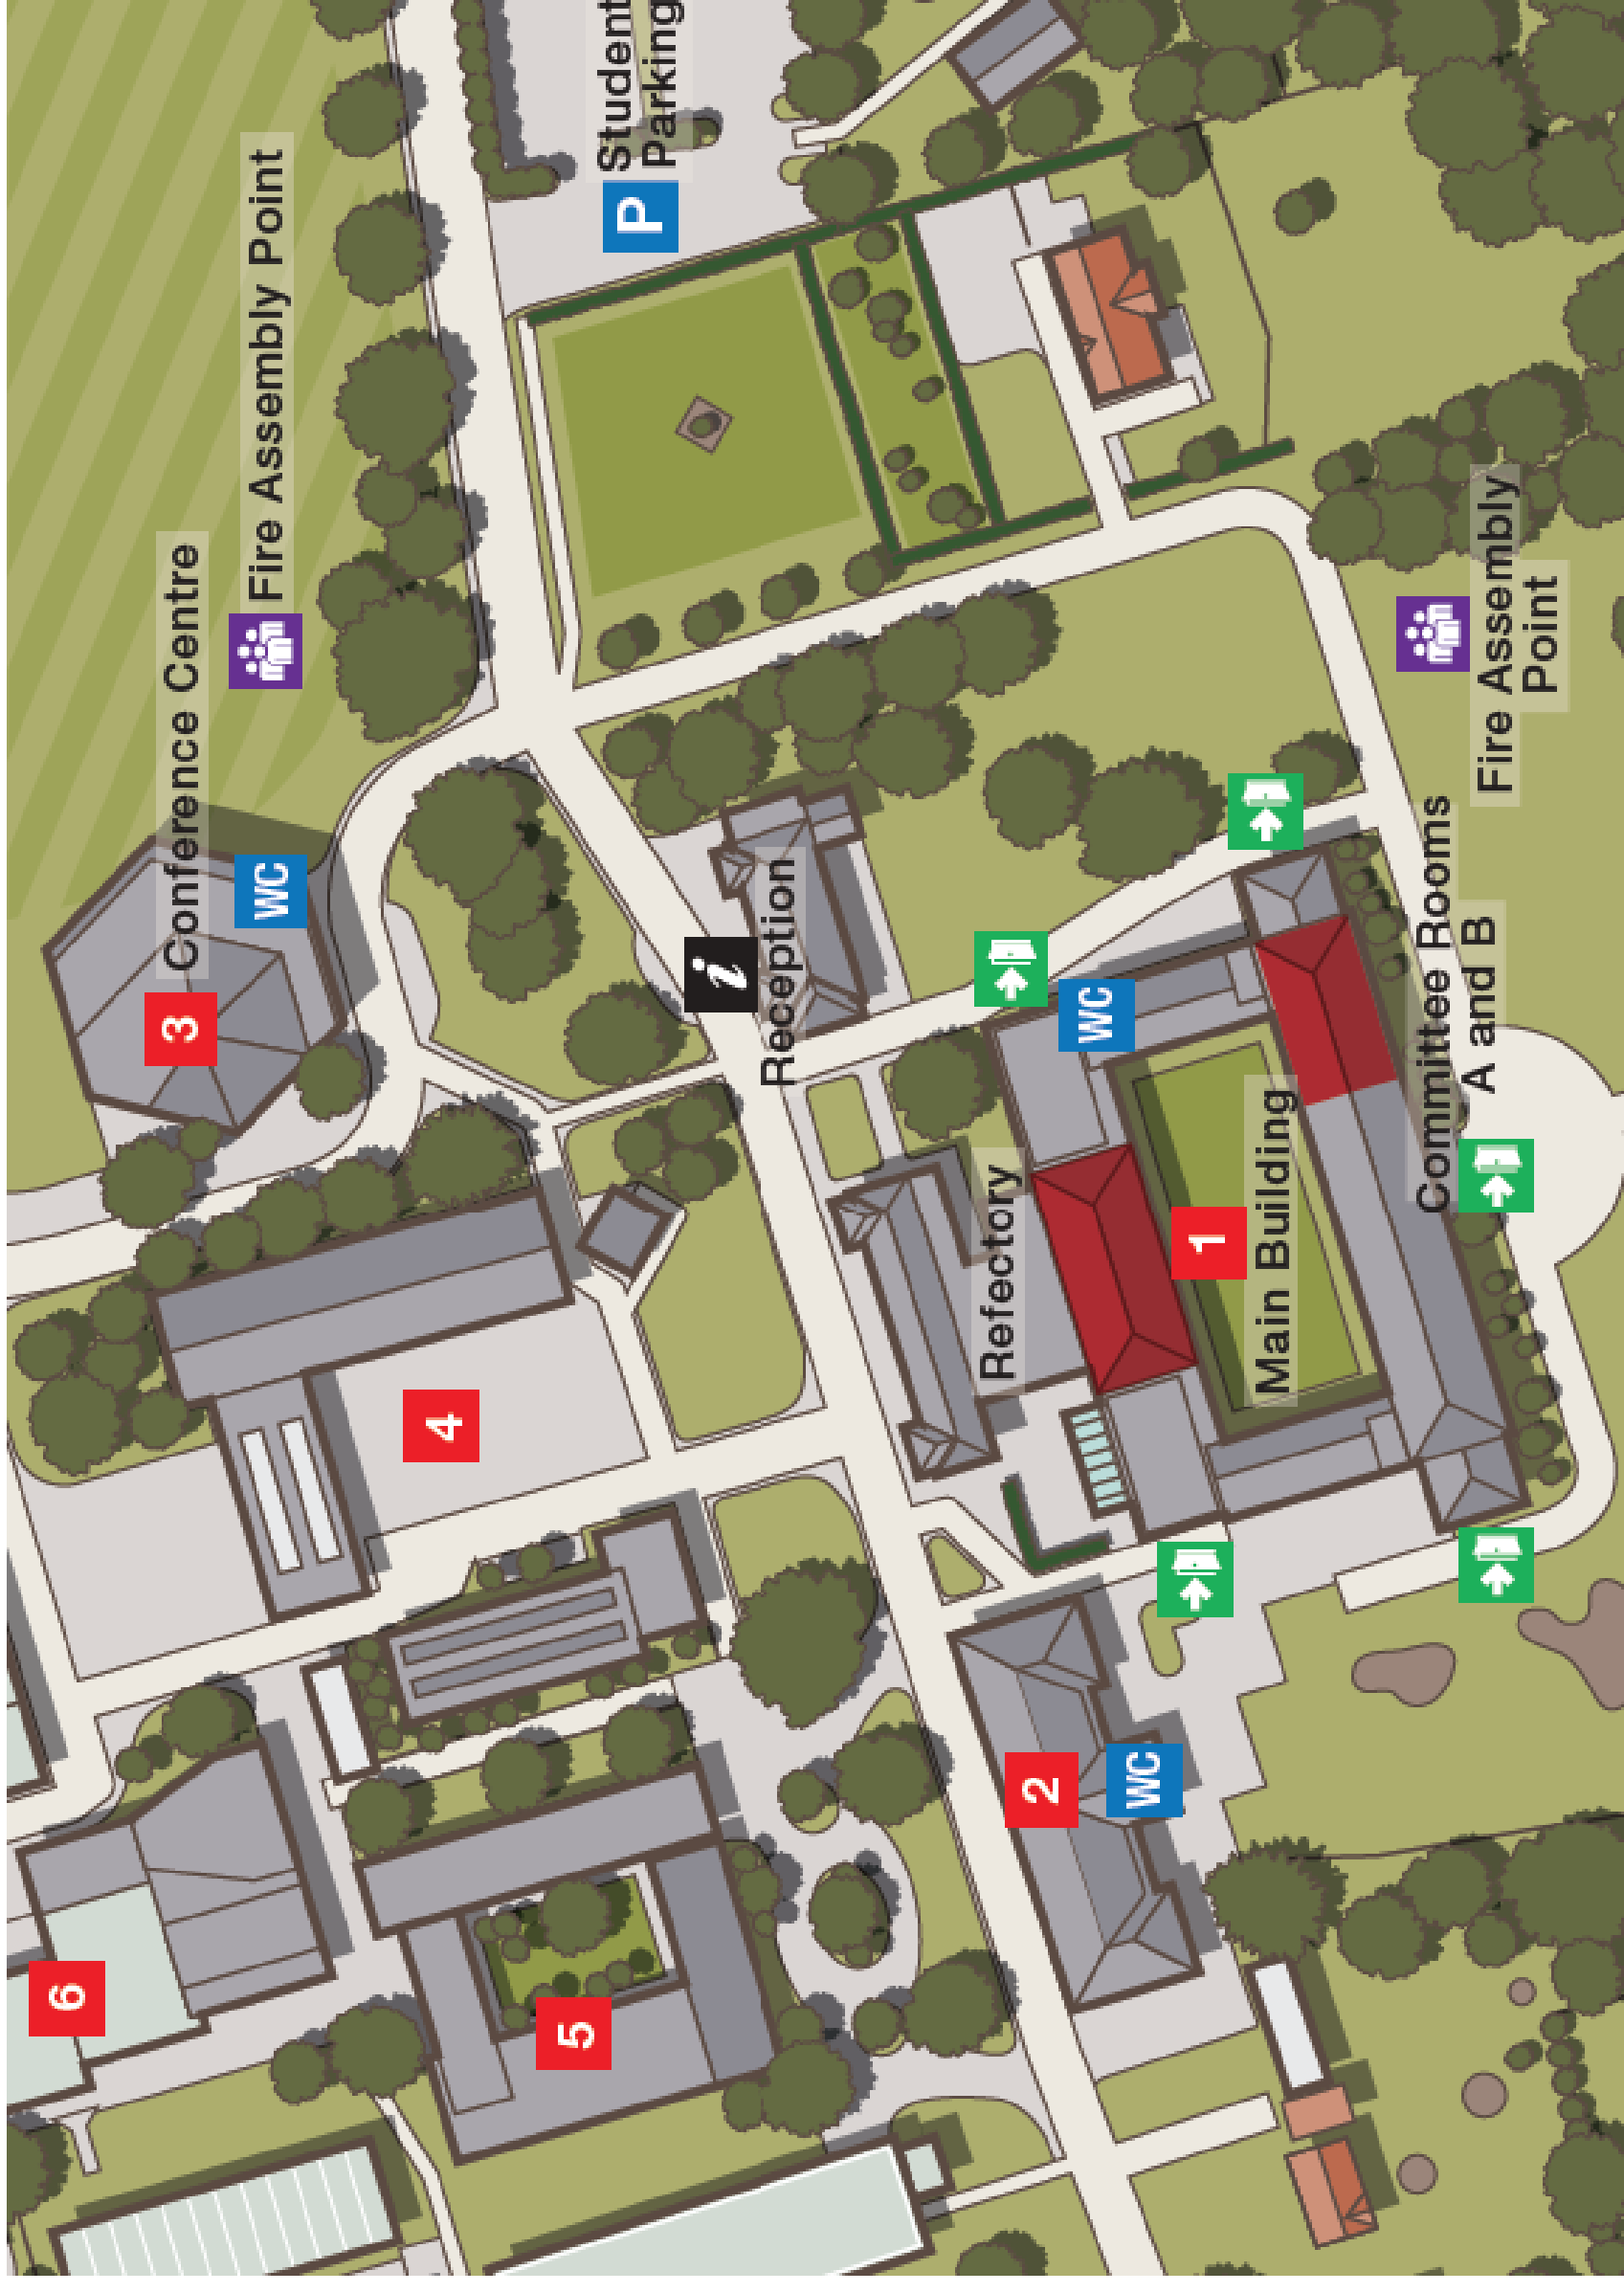

Please only Smoke or Vape in DESIGNATED POINTS around Campus

Askham Bryan College No Go Areas

Askham Bryan College No Go Areas

CAMPUS NUMBER KEY

i	Reception
1	Main Building
2	Learning Resource Centre
3	Conference Centre
4	Engineering
5	Teaching Block
6	Jubilee Building
7	Motorsport
8	Horticulture
9	Minibus Park & Taxi Pick Up/Drop Off
10	Science Block
11	Sports Hall
12	Accommodation Village
13	Animal Management
14	Equine
15	CoVE Building
16	Dairy Unit
17	Beef Unit

CENTRAL AREA

Useful numbers

Reporting issues:

If you experience any problems while staying at Askham Bryan College, please speak to someone in the Conferencing office, located to the left of the Askham Bryan College sign.

Pub, The Royal Oak

Cafe, Little Acorns

The doctors are also situated near the library

Local Amenities

Askham Bryan:

To get to Askham Bryan, turn left out of the main drive and follow the road straight down to the T junction. Turn right for the village pond and church. Turn left for the public house, The Nag's Head. The pub serves food. There are no shops in the village.