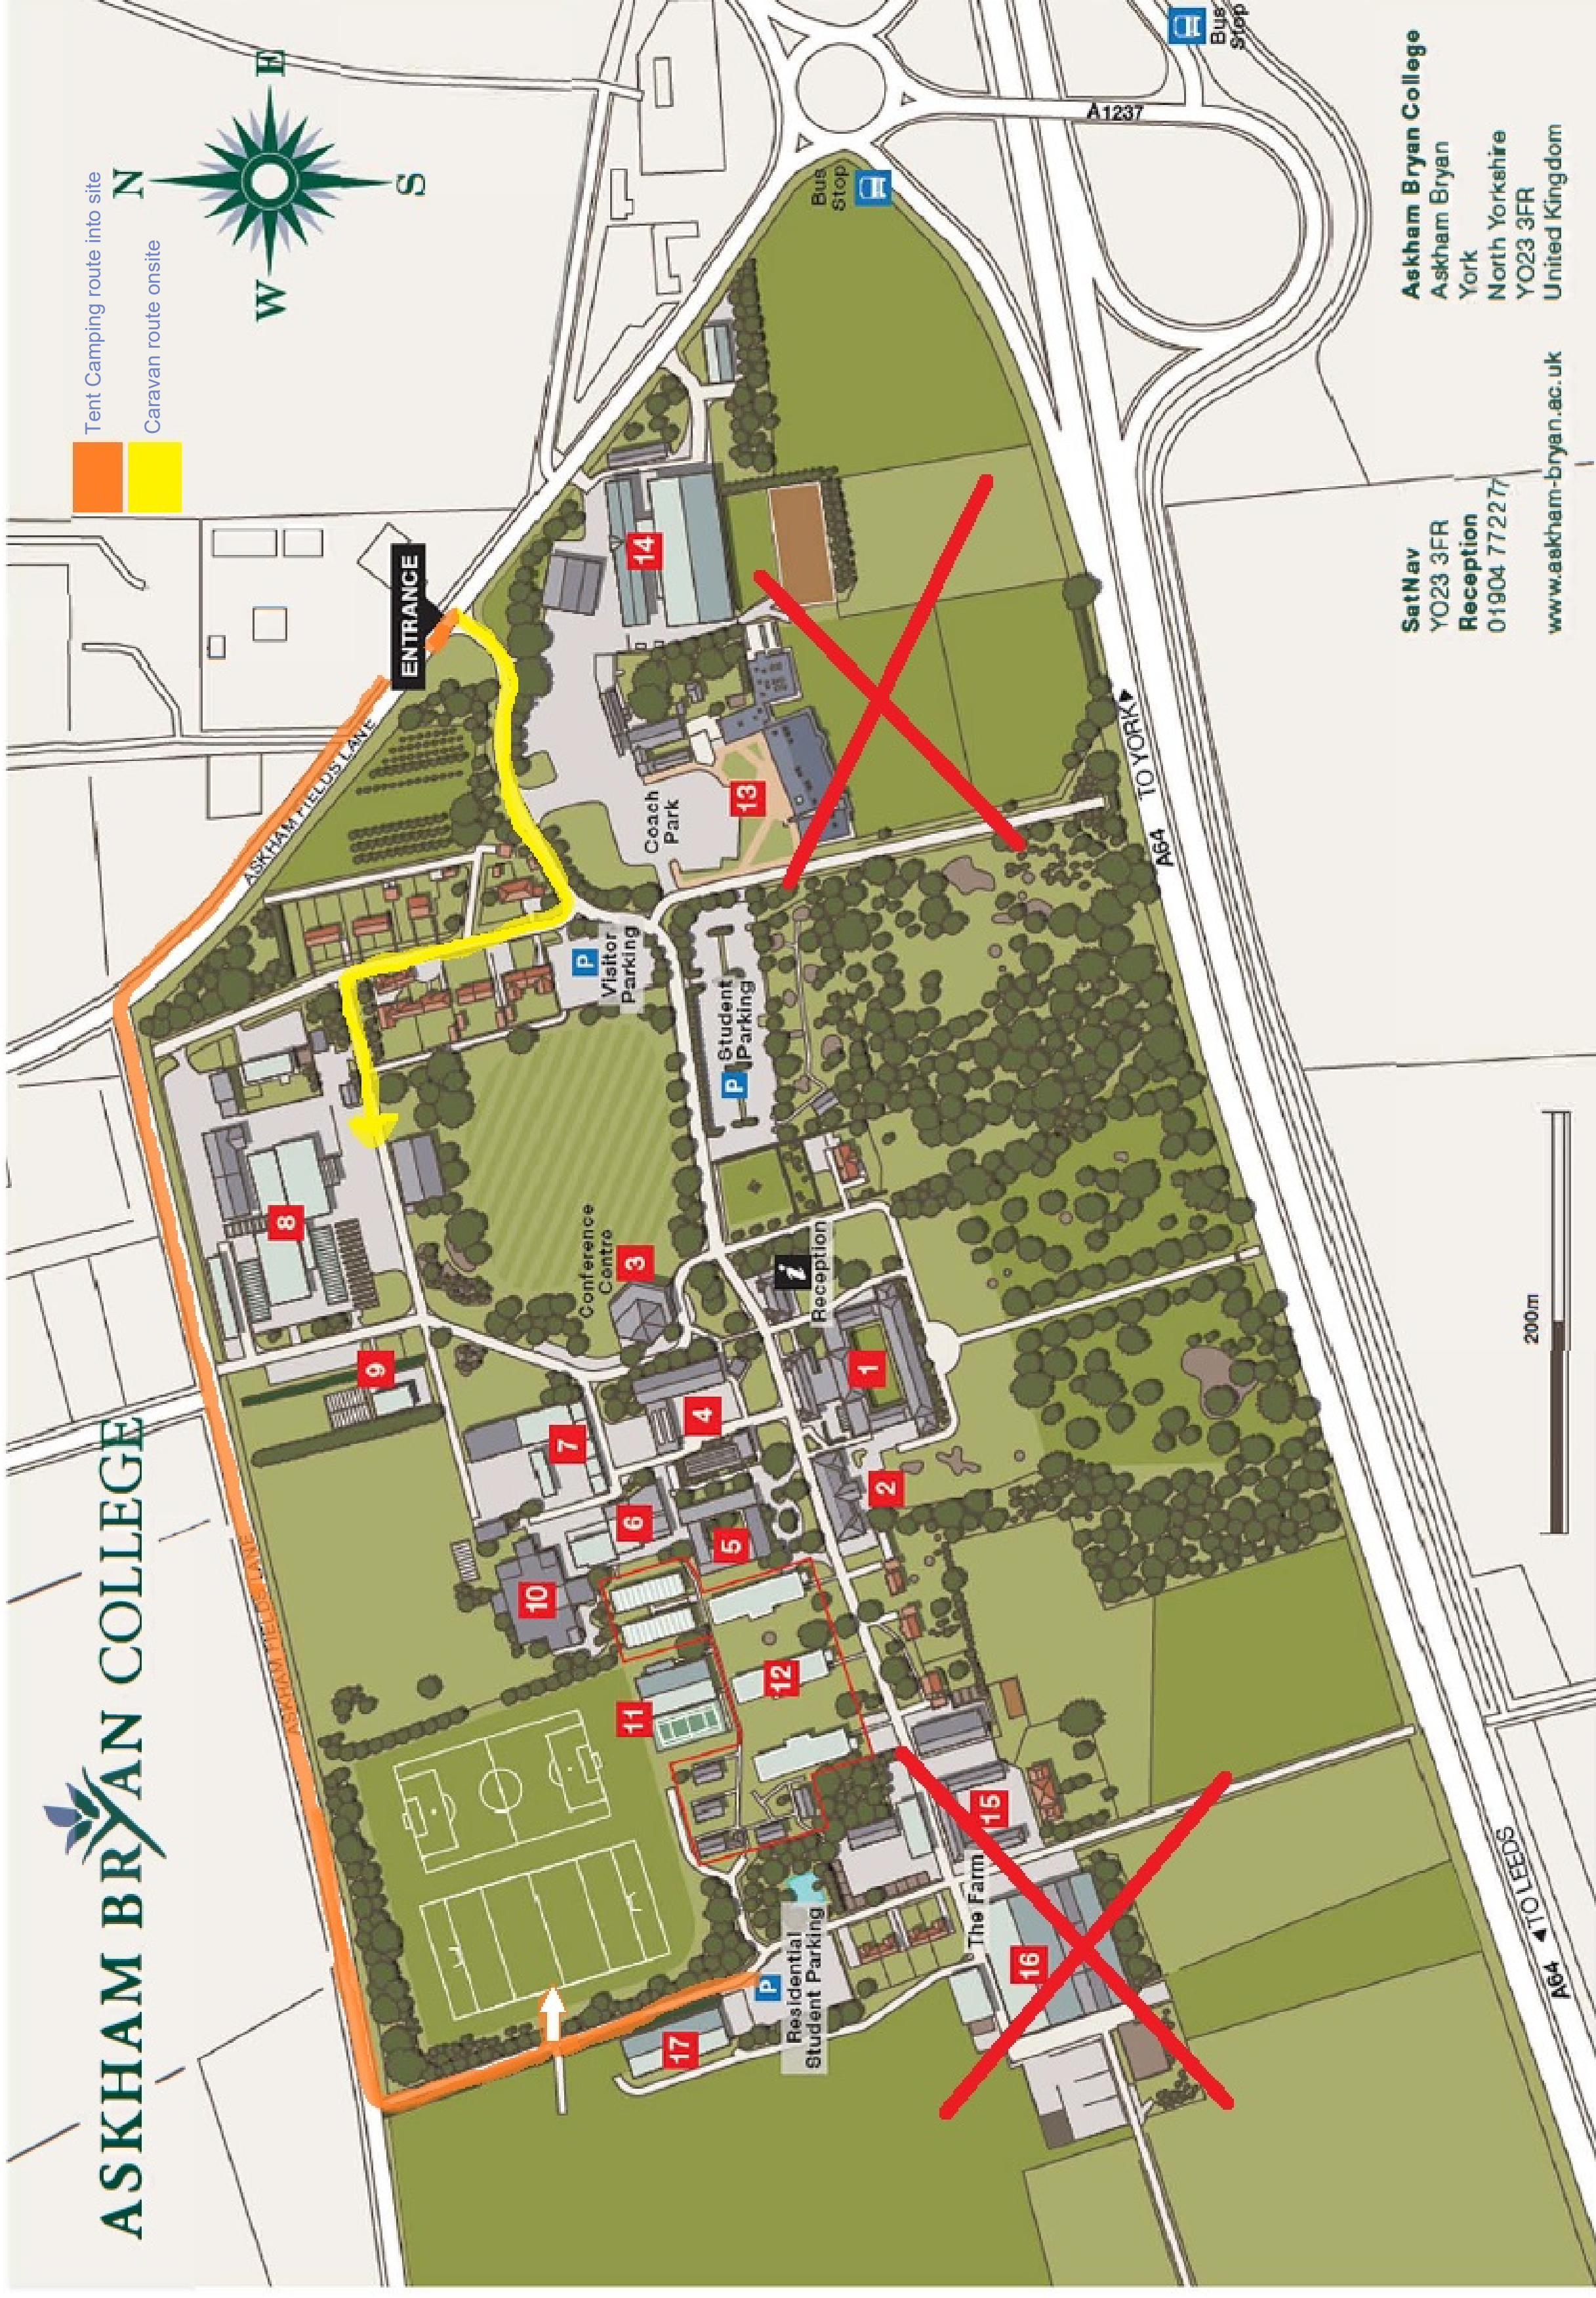

Fire Procedure

Fire Alarms are tested every Tuesday throughout the morning

- All of the hostels are fitted with automatic fire detection systems. Please ensure you familiarise yourself with your building's fire procedure. Assembly points will be highlighted on the back of fire doors
- When the fire alarm is activated, leave the building via the nearest available exit, closing all doors behind you and report to the assembly point where your hostel fire list will be checked. The assembly point is on the fire notice on the back of the door in each bedroom and fire exits of each building.
- Do not stop to collect personal belongings and do not attempt to tackle the fire yourself.
- You must not re-enter the hostel until told to do so by a Warden or a member of staff.
- Every raised fire alarm will be checked by the Duty Warden or Estates staff.

Please only Smoke or Vape in DESIGNATED POINTS around Campus

Askham Bryan College No Go Areas

Askham Bryan College No Go Areas

CAMPUS NUMBER KEY

i	Reception
1	Main Building
2	Learning Resource Centre
3	Conference Centre
4	Engineering
5	Teaching Block
6	Jubilee Building
7	Motorsport
8	Horticulture
9	Minibus Park & Taxi Pick Up/Drop Off
10	Science Block
11	Sports Hall
12	Accommodation Village
13	Animal Management
14	Equine
15	CoVE Building
16	Dairy Unit
17	Beef Unit

CENTRAL AREA

Useful numbers

Reporting issues:

If you experience any problems while staying at Askham Bryan College, please speak to someone in the Conferencing office, located to the left of the Askham Bryan College sign.

Pub, The Royal Oak

Cafe, Little Acorns

The doctors are also situated near the library

Local Amenities

Askham Bryan:

To get to Askham Bryan, turn left out of the main drive and follow the road straight down to the T junction. Turn right for the village pond and church. Turn left for the public house, The Nag's Head. The pub serves food. There are no shops in the village.